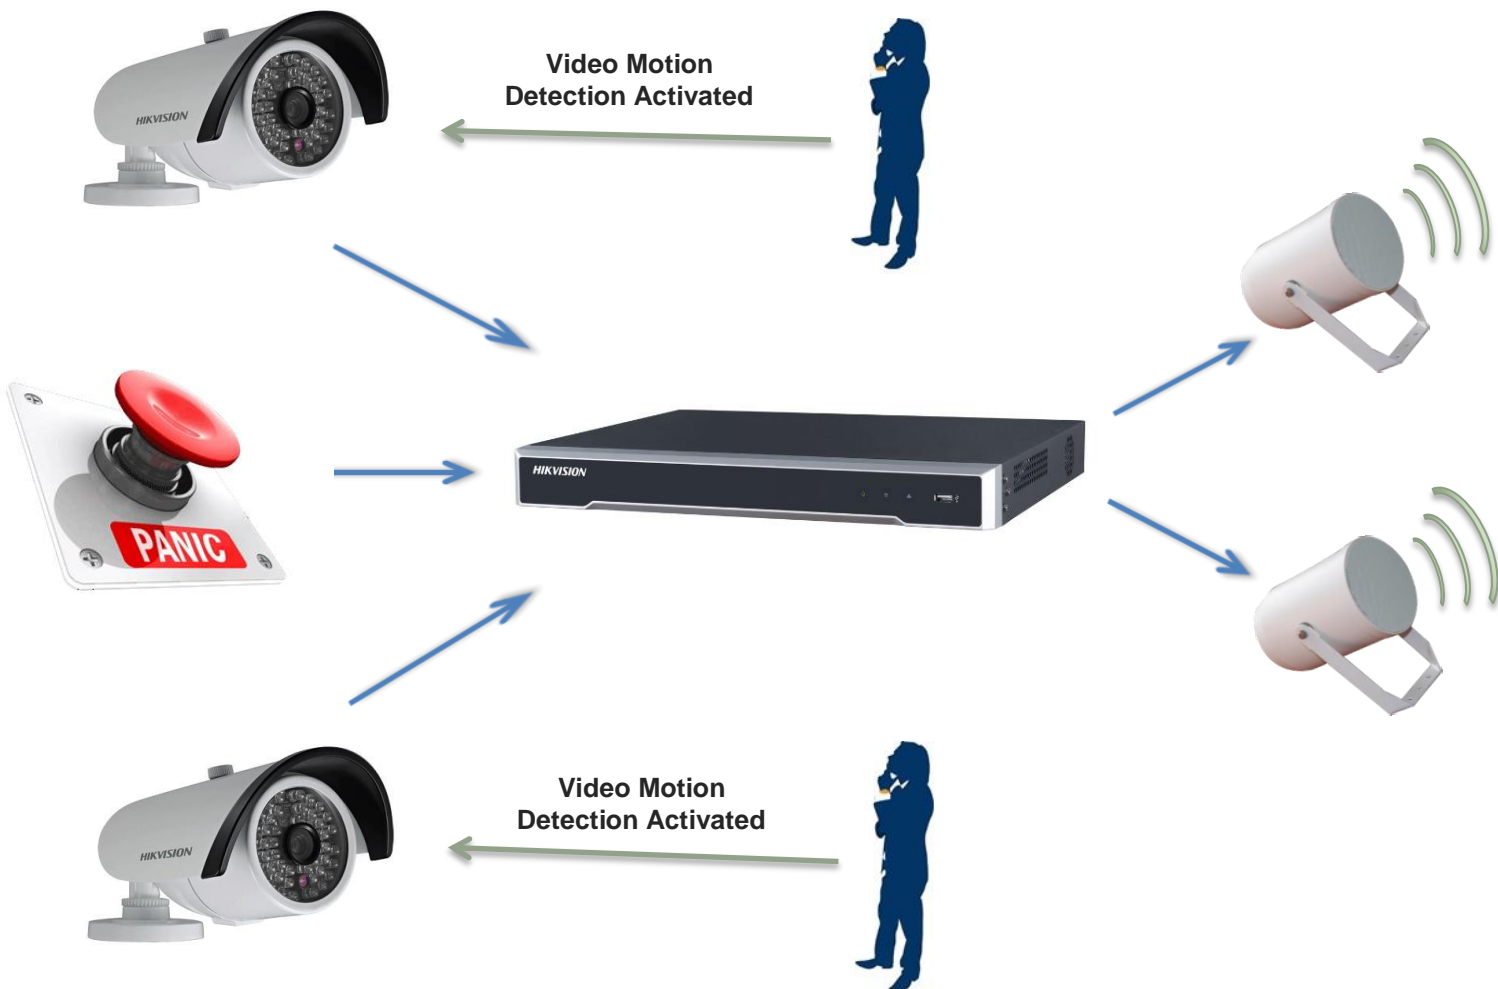

Netgenium have partnered with Hikvision offering an integrated solution that combines Netgenium's IP PoE Speaker products and Hikvision's NVR and CCTV cameras.

The integration allows pre-recorded audio files stored on the Netgenium IP PoE Speakers to be triggered from events sent across the IP network from the Hikvision NVR.

This solution could be used in many circumstances on a site including –

- Automatically play security announcements if movement detected in secure areas
- Automatically announce welcome messages when visitors arrive
- Automatically announce special offers to customers in a retail environment
- Activate a site wide lockdown message

Features of the integrated solution include –

- Communication from the NVR to IP PoE Speakers via the IP network
- Motion detection on CCTV cameras trigger IP Speaker pre-recorded announcements
- Alarm input on NVR triggers IP PoE Speaker pre-recorded announcements
- NVR can command single or multiple IP PoE Speakers to play announcements
- NVR/Camera schedules can determine the times of day that announcements are played

### **ASP7201-IP**

**Internal IP Ceiling Mount Speaker**

**10 watt powered by standard PoE**

**Surface Mount and Vandal Proof options**